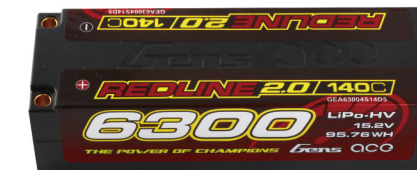

6300mAh-15.2V-140C

Weight:452g Size:139*47*37mm